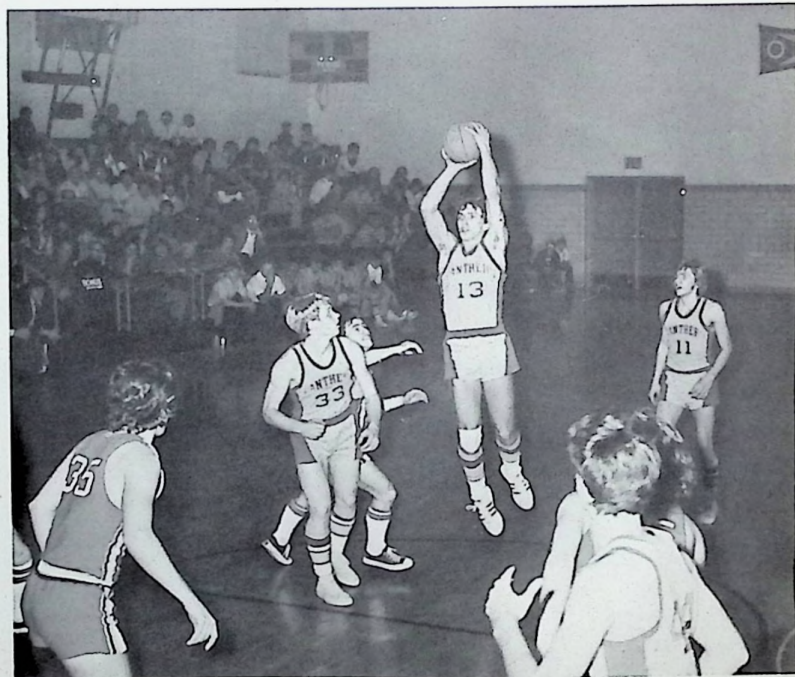

Gib Spradlin No. 11
Senior

Phil Day No. 13
Senior